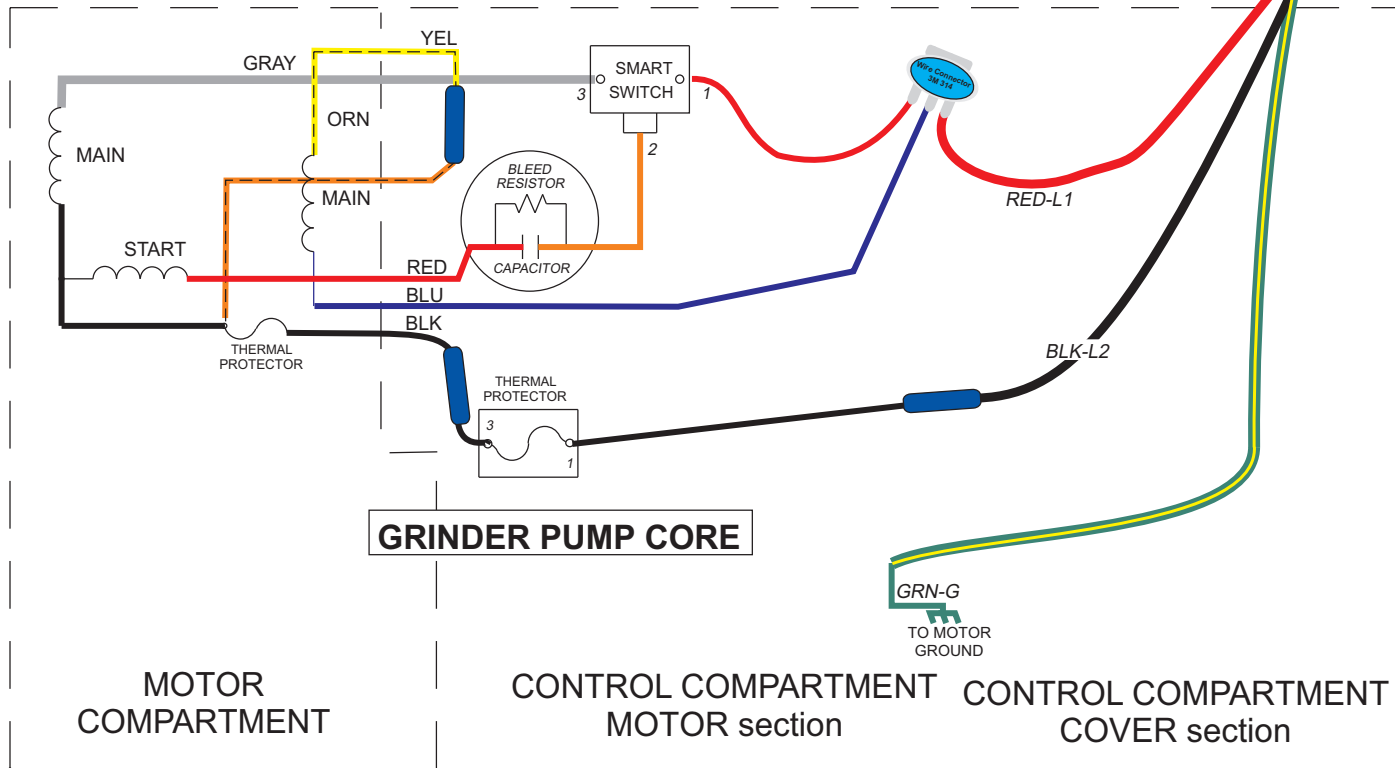

# HARD WIRED LEVEL CONTROL

## SUPPLY CABLE WIRE COLOR & OPERATION

EQD Pin #	Wire Color	Function
1	Brown	NA
2	Red	L1
3	Black	L2 or Neutral
4	Green w/ Yellow Stripe	Ground
5	Yellow	NA
6	Blue	NA

METERING PUMP

NA0036P09  
120 Volt 60 Hz, MTRG  
Control Wiring Tag